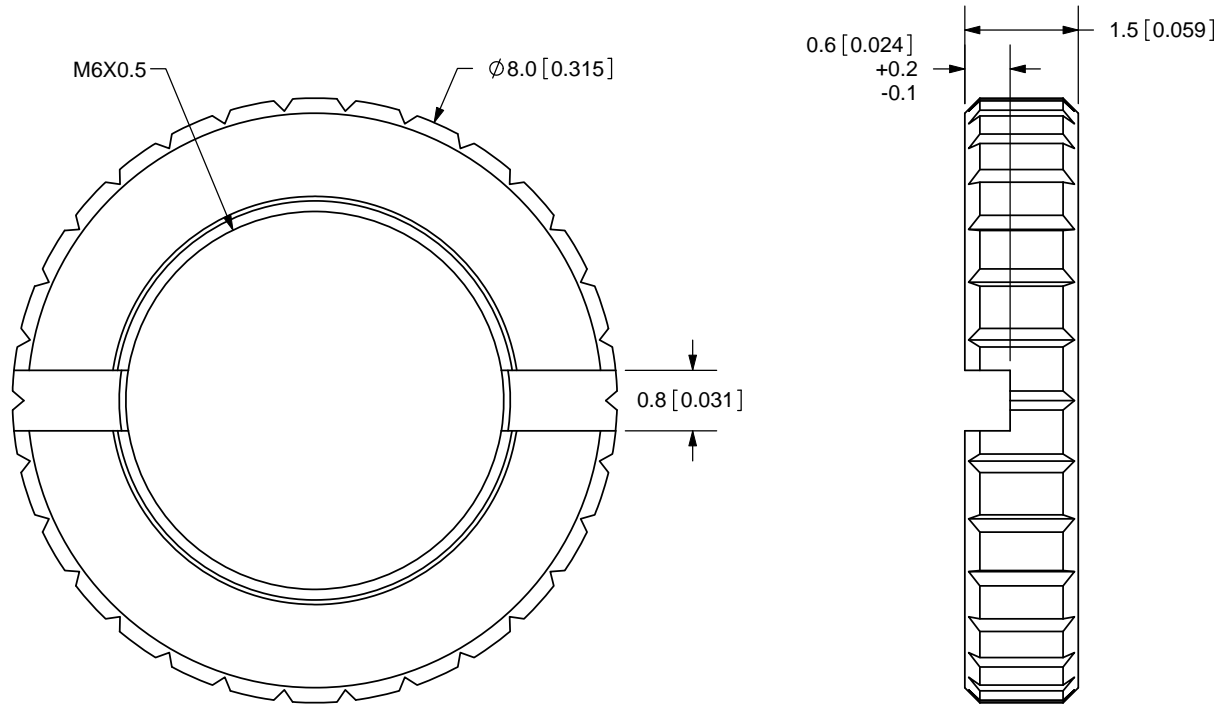

REV.	DESCRIPTION	DATE
A	NEW DRAWING	11/11/2009

TOLERANCE:
±0.1mm UNLESS OTHERWISE
SPECIFIED

CUI INC

20050 SW 112th Ave.
Tualatin, OR 97062
Phone: 503-612-2300
800-275-4899
Fax: 503-612-2383
Website: www.cui.com

TITLE: M6X0.5 NUT		REV: A
PART NO. 3.5mm-nut-e		UNITS: MM [INCHES]
DRAWN BY: ZRJ	APPROVED BY:	SCALE: 10:1

PC FILE NAME:
3.5mm-nut-e

COPYRIGHT 2009
BY CUI INC.

	MATERIAL	PLATING	COLOR
NUT	Brass	Nickel	Silver