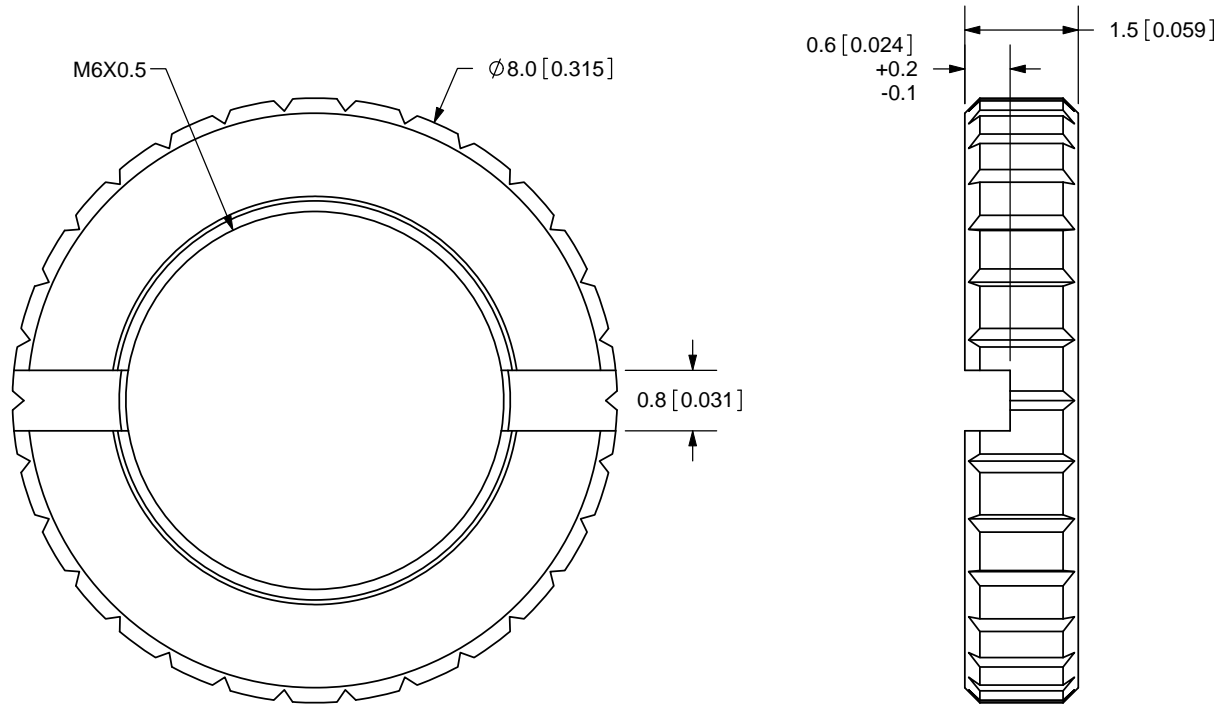

REV.	DESCRIPTION	DATE
A	NEW DRAWING	11/11/2009

TOLERANCE:
 ± 0.1 mm UNLESS OTHERWISE
SPECIFIED

CUI INC

20050 SW 112th Ave.
Tualatin, OR 97062
Phone: 503-612-2300
800-275-4899
Fax: 503-612-2383
Website: www.cui.com

TITLE: M6X0.5 NUT		REV: A
PART NO. 3.5mm-nut-e		UNITS: MM [INCHES]
DRAWN BY: ZRJ	APPROVED BY:	SCALE: 10:1

PC FILE NAME:
3.5mm-nut-e

COPYRIGHT 2009
BY CUI INC.

	MATERIAL	PLATING	COLOR
NUT	Brass	Nickel	Silver