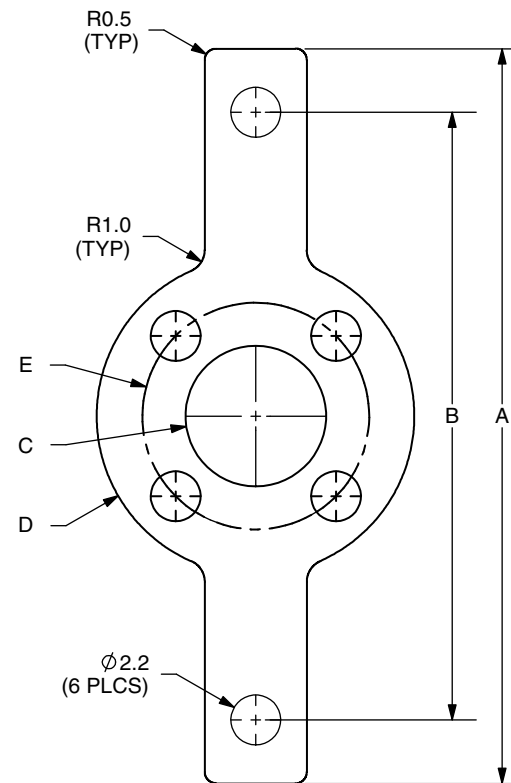

REV.	DESCRIPTION
A	NEW DRAWING

SCALE 1:1

	M910
A	32.4
B	26.8
C	6.2
D	14
E	10

20050 SW 112th Ave.  
Tualatin, OR 97062  
Phone: 503-612-2300  
800-275-4899  
Fax: 503-612-2383  
Website: www.cui.com