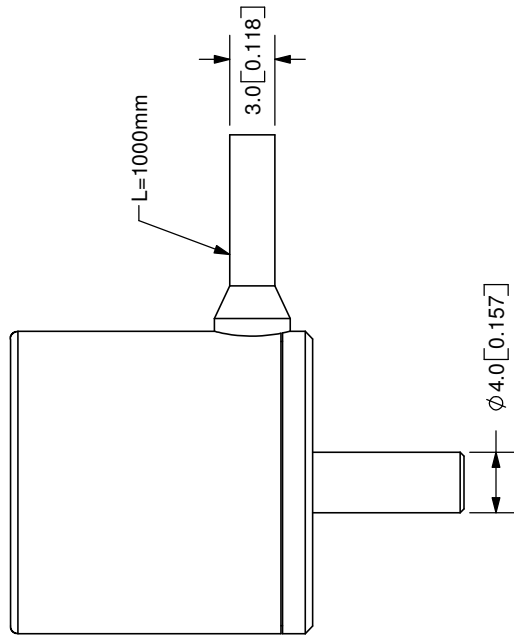

**PART NUMBER:** MAS17**DESCRIPTION:** absolute encoder**ELECTRICAL SPECIFICATIONS**

output signals	G: gray code, N: natural binary, B: BCD (1000ppr only)
output circuit	NPN open collector
logic	negative logic (H=0, L=1)
current consumption	70mA or less (under no load)
frequency response	20 KHz
supply voltage	5 V dc \pm 5%
output resolution (ppr)	256 (8 bit), 512 (9 bit), 1000, 1024 (10 bit)
max output current	sink current each bit 4mA (output voltage resistance 7V)

MECHANICAL SPECIFICATIONS

max shaft loading, radial:	1.9N (200gf)
thrust:	1.9N (200gf)
max rotational speed	6000 RPM
shock resistance	500m/s ² (50g), X, Y, Z each 3 times
vibration proof	55 Hz / 1.5mm 2h each X, Y, Z
weight	30g (with 300mm cable)
cable	256: outside diameter 3mm, 10-core vinyl wire insulated shield cable (length 1m) 1024: vinyl wire (AWG32) cable length 300mm

1000 = 1000 PPR

1024 = 1024 PPR

Output Type:

G = Gray Code

N = Natural Binary

B = BCD (1000ppr only)

PART NUMBER: MAS17

DESCRIPTION: absolute encoder

TOLERANCE:
±0.3mm UNLESS OTHERWISE
SPECIFIED

20050 SW 112th Ave.
Tualatin, OR 97062
Phone: 503-612-2300
800-275-4899
Fax: 503-612-2383
Website: www.cui.com

TITLE: Incremental Encoder	REV: A
PART NO: MAS17	UNITS: MM [INCHES]
DRAWN BY: JMS	APPROVED BY:
	SCALE: 2:1