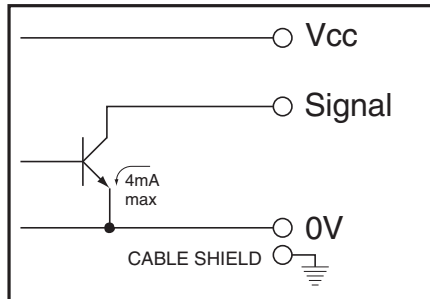

PART NUMBER: MAS17

DESCRIPTION: absolute encoder

CIRCUIT CONNECTIONS