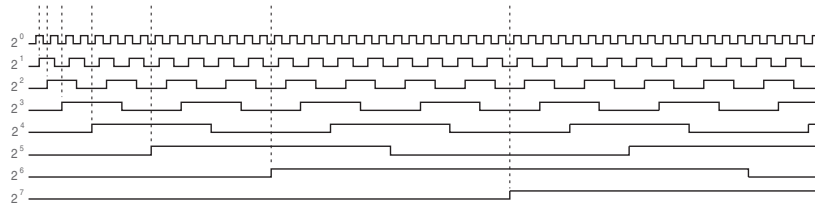

OUTPUT WAVEFORM

Wiring Guide

Black ~ 0V(com)	Green ~ 2³
Red ~ 5V +/- 5%	Blue ~ 2⁴
Brown ~ 2⁰	Purple ~ 2⁵
Orange ~ 2¹	Gray ~ 2⁶
Yellow ~ 2²	White ~ 2⁷