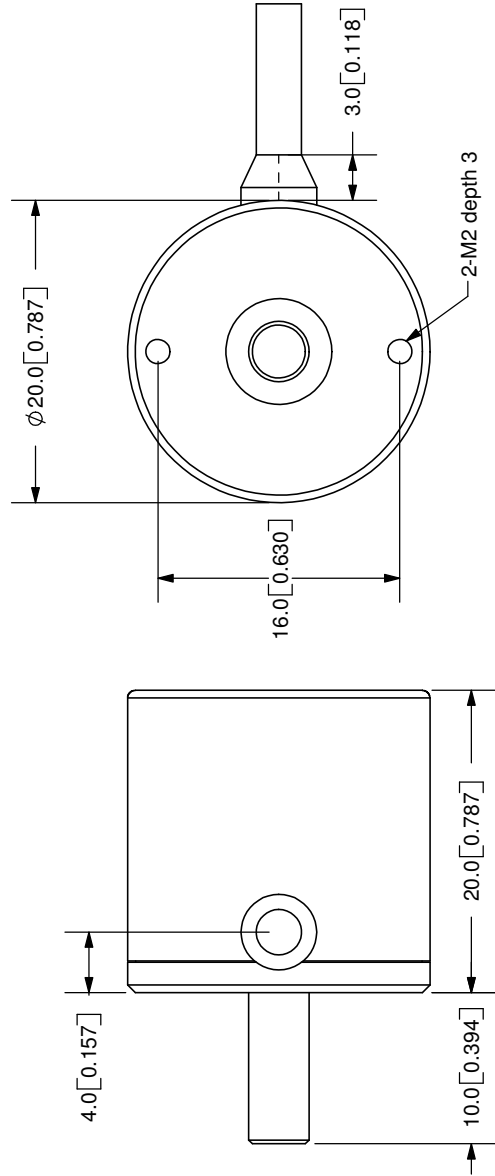

**PART NUMBER:** MAS17**DESCRIPTION:** absolute encoder**ELECTRICAL SPECIFICATIONS**

output signals	G: gray code, N: natural binary, B: BCD (1000ppr only)
output circuit	NPN open collector
logic	negative logic (H=0, L=1)
current consumption	70mA or less (under no load)
frequency response	20 KHz
supply voltage	5 V dc \pm 5%
output resolution (ppr)	256 (8 bit), 512 (9 bit), 1000, 1024 (10 bit)
max output current	sink current each bit 4mA (output voltage resistance 7V)

MECHANICAL SPECIFICATIONS

max shaft loading, radial:	1.9N (200gf)
thrust:	1.9N (200gf)
max rotational speed	6000 RPM
shock resistance	500m/s ² (50g), X, Y, Z each 3 times
vibration proof	55 Hz / 1.5mm 2h each X, Y, Z
weight	30g (with 300mm cable)
cable	256: outside diameter 3mm, 10-core vinyl wire insulated shield cable (length 1m) 1024: vinyl wire (AWG32) cable length 300mm

1000 = 1000 PPR

1024 = 1024 PPR

Output Type:

G = Gray Code

N = Natural Binary

B = BCD (1000ppr only)

PART NUMBER: MAS17

DESCRIPTION: absolute encoder

TOLERANCE:
±0.3mm UNLESS OTHERWISE
SPECIFIED

20050 SW 112th Ave.
Tualatin, OR 97062
Phone: 503-612-2300
800-275-4899
Fax: 503-612-2383
Website: www.cui.com

TITLE: Incremental Encoder	REV: A
PART NO: MAS17	UNITS: MM [INCHES]
DRAWN BY: JMS	APPROVED BY:
	SCALE: 2:1