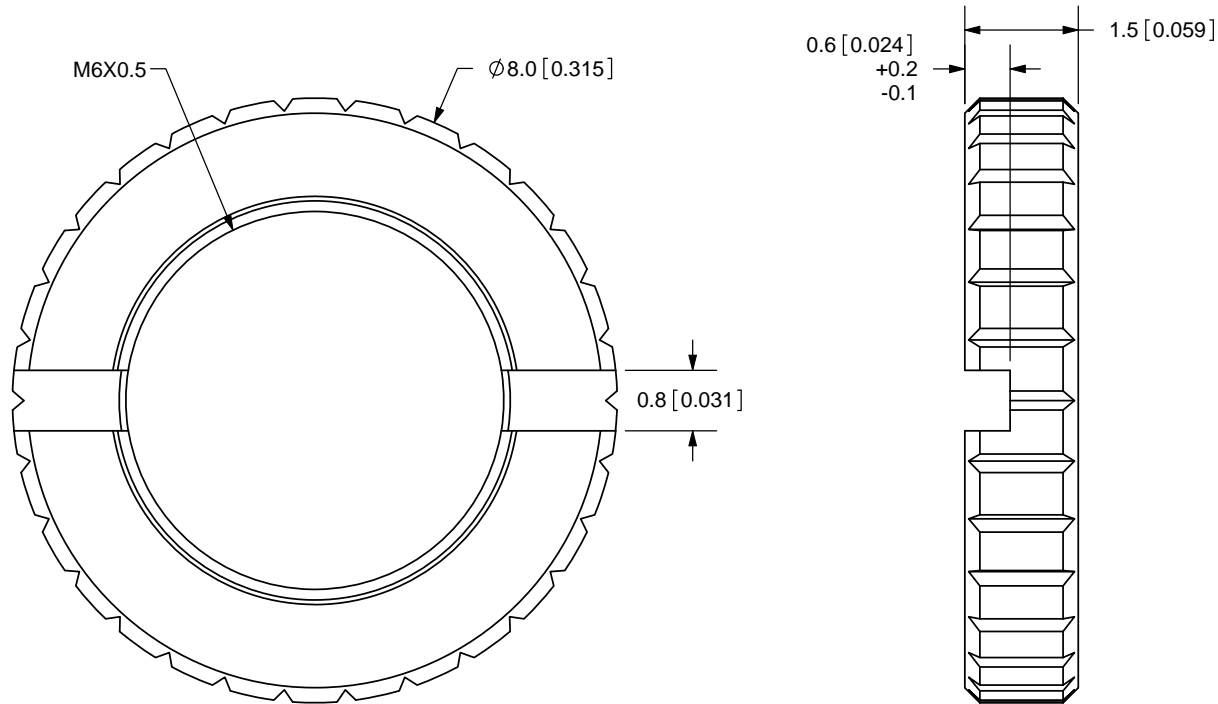

REV.	DESCRIPTION	DATE
A	NEW DRAWING	11/11/2009

TOLERANCE:
 ± 0.1 mm UNLESS OTHERWISE
SPECIFIED

CUI INC

20050 SW 112th Ave.
Tualatin, OR 97062
Phone: 503-612-2300
800-275-4899
Fax: 503-612-2383
Website: www.cui.com

TITLE: M6X0.5 NUT		REV: A
PART NO. MJ-3502-nut		UNITS: MM [INCHES]
DRAWN BY: ZRJ	APPROVED BY:	SCALE: 10:1

PC FILE NAME:
MJ-3502-nut

COPYRIGHT 2009
BY CUI INC.

	MATERIAL	PLATING	COLOR
NUT	Brass	Nickel	Silver