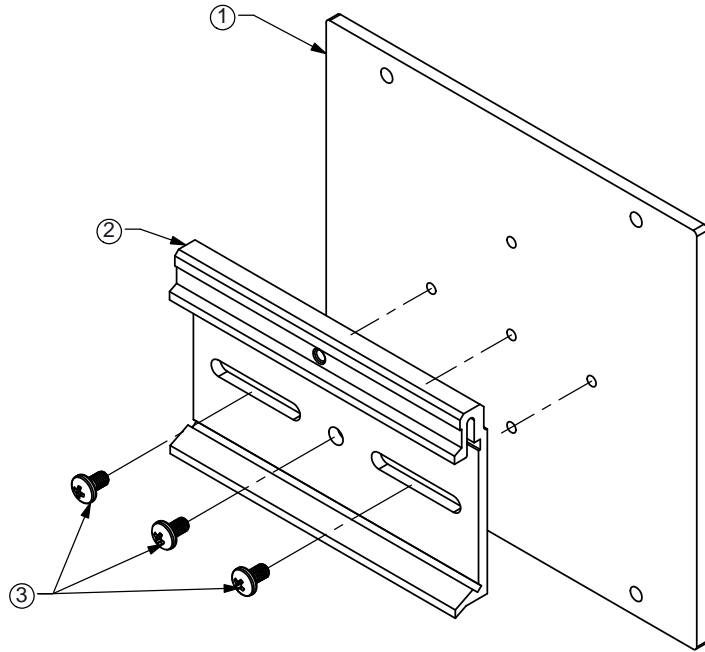

REV.	DESCRIPTION	DATE
A	NEW DRAWING	5/20/2013

EXPLODED VIEW