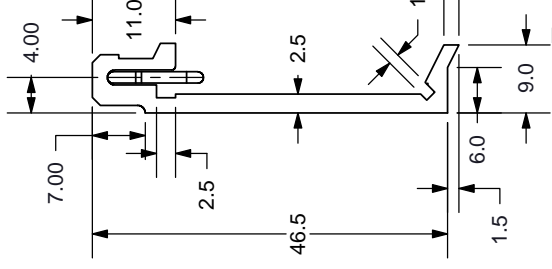

ITEM	DESCRIPTION	QUANTITY	TITLE: DIN RAIL MOUNTING BRACKET KIT		REV: A
1	VHK-DRA	1	PART NO. VHK-DIN		UNITS: MM
2	VDRP-02	1			
3	M3X6 SCREWS	3	DRAWN BY: RDS		APPROVED BY:
4	M4X5 SCREWS	4			

PC FILE NAME:
VHK-DIN

COPYRIGHT 2013 BY CUI INC.

REV. A
DESCRIP NEW DRAW

For more information, please visit the [Product page.](#)

TOLERANCE: ±0.2mm UNLESS OTHERWISE SPECIFIED

TITLE: MOUNTING
PART NO: VHK-DRA
DRAWN BY: RDS

PC FILE NAME:

COPYRIGHT 2013 BY CUJ INC.

REV.	DESC
A	NEW I
B	update

For more information, please visit the [Product page](#).

TOLERANCE: $\pm 0.3\text{mm}$ UNLESS SPECIFIED

MATERIAL: ALUMINUM

TITLE: DIN RAIL MC

PART NO: VDRP-02