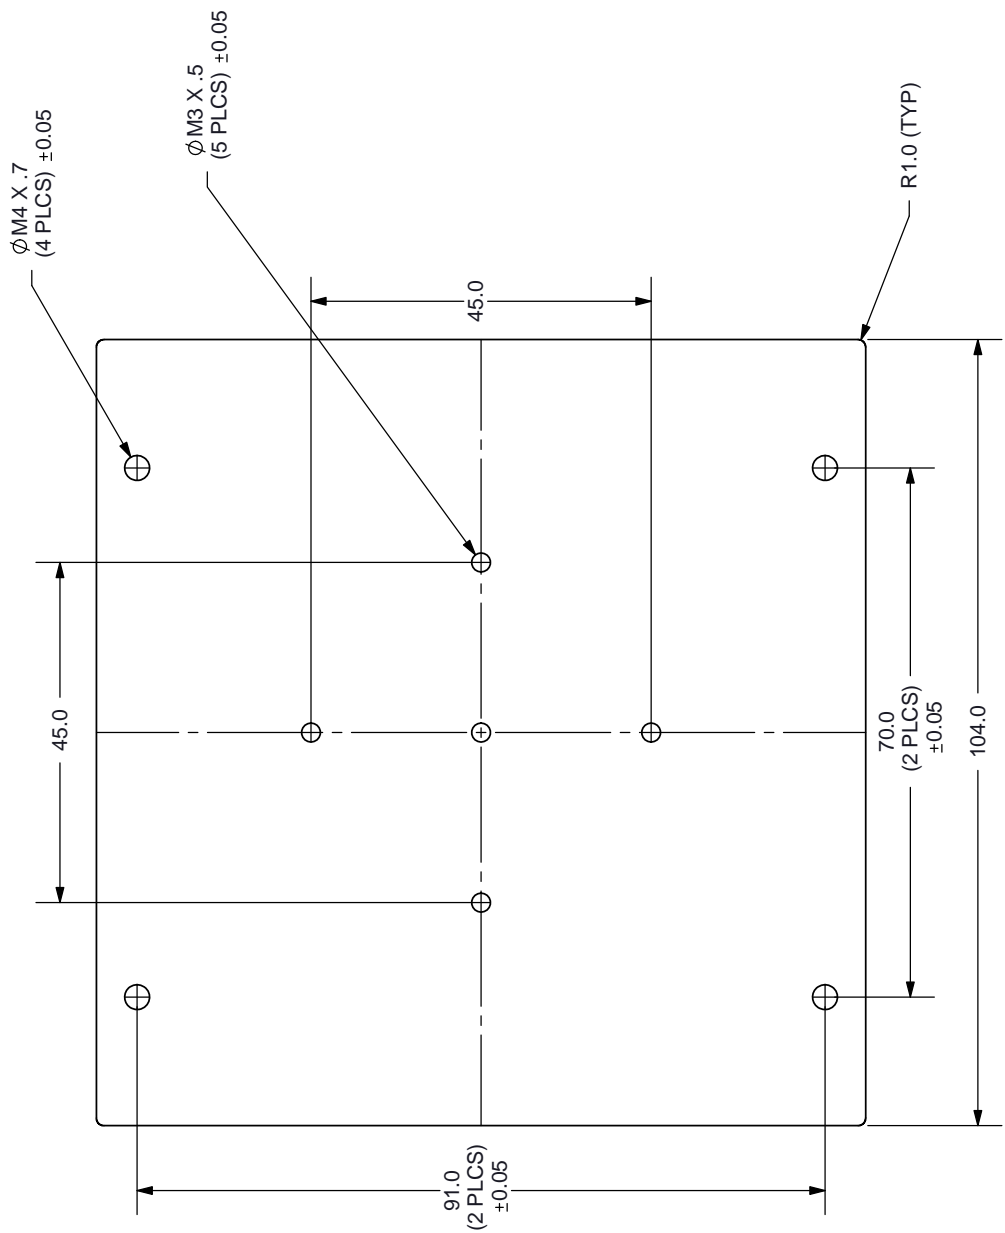

REV.	DESCRIPTION	DATE
A	NEW DRAWING	5/20/2013

EXPLODED VIEW

Shipped Assembled

ASSEMBLY VIEW

④ Shipped Loose

CUI INC

20050 SW 112th Ave.
Tualatin, OR 97062
Phone: 503-612-2300
800-275-4899
Fax: 503-612-2383
Website: www.cui.com

ITEM	DESCRIPTION	QUANTITY	TITLE: DIN RAIL MOUNTING BRACKET KIT		REV: A
1	VHK-DRA	1	PART NO. VHK-DIN		UNITS: MM
2	VDRP-02	1			
3	M3X6 SCREWS	3	DRAWN BY: RDS		APPROVED BY:
4	M4X5 SCREWS	4			

PC FILE NAME:
VHK-DIN

COPYRIGHT 2013 BY CUI INC.

REV. A
DESCRIP NEW DRAW

For more information, please visit the [Product page.](#)

TOLERANCE: ±0.2mm UNLESS OTHERWISE SPECIFIED

TITLE: MOUNTING
PART NO: VHK-DRA
DRAWN BY: RDS

PC FILE NAME:

COPYRIGHT 2013 BY CUJ INC.

REV.	DESC
A	NEW I
B	update

For more information, please visit the [Product page](#).

TOLERANCE: $\pm 0.3\text{mm}$ UNLESS SPECIFIED

MATERIAL: ALUMINUM

TITLE: DIN RAIL MC

PART NO: VDRP-02