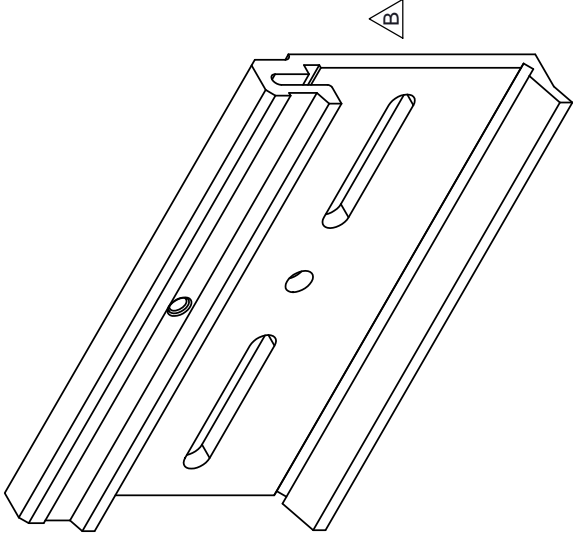

ITEM	DESCRIPTION	QUANTITY	TITLE: DIN RAIL MOUNTING BRACKET KIT		REV: A
1	VHK-DRA	1	PART NO. VHK-DIN		UNITS: MM
2	VDRP-02	1			
3	M3X6 SCREWS	3	DRAWN BY: RDS		APPROVED BY:
4	M4X5 SCREWS	4			

PC FILE NAME:
VHK-DIN

COPYRIGHT 2013 BY CUJ INC.

REV.	DESC
A	NEW I
B	update

For more information, please visit the [Product page](#).

TOLERANCE: $\pm 0.3\text{mm}$ UNLESS SPECIFIED

MATERIAL: ALUMINUM

TITLE: DIN RAIL MC

PART NO: VDRP-02