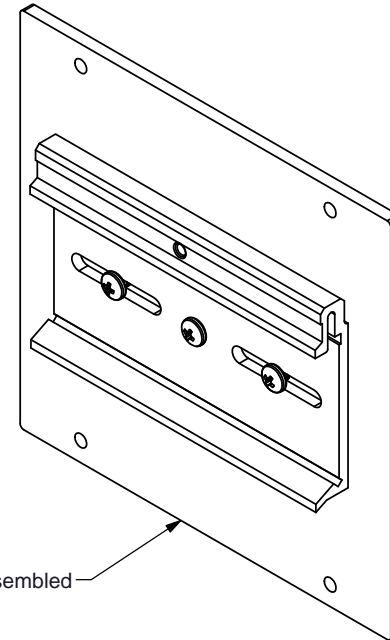

Shipped Assembled

ASSEMBLY VIEW