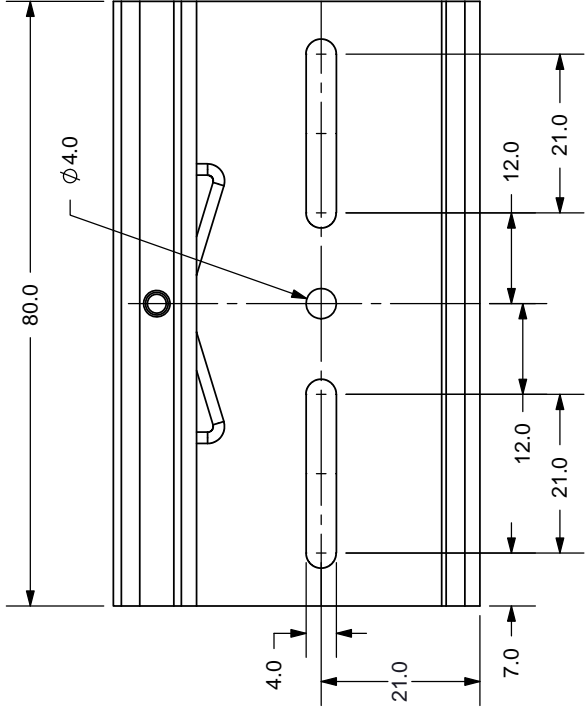

ITEM	DESCRIPTION	QUANTITY	TITLE: DIN RAIL MOUNTING BRACKET KIT		REV: A
1	VHK-DRA	1	PART NO. VHK-DIN		UNITS: MM
2	VDRP-02	1			
3	M3X6 SCREWS	3	DRAWN BY: RDS		APPROVED BY:
4	M4X5 SCREWS	4			

PC FILE NAME:
VHK-DIN

COPYRIGHT 2013 BY CUI INC.

REV. A
DESCRIP NEW DRAW

For more information, please visit the [Product page.](#)

TOLERANCE: ±0.2mm UNLESS OTHERWISE SPECIFIED

TITLE: MOUNTING
PART NO: VHK-DRA
DRAWN BY: RDS

PC FILE NAME:

COPYRIGHT 2013 BY CUJ INC.

REV.	DESC
A	NEW I
B	update

For more information, please visit the [Product page](#).

TOLERANCE: $\pm 0.3\text{mm}$ UNLESS SPECIFIED

MATERIAL: ALUMINUM

TITLE: DIN RAIL MC

PART NO: VDRP-02