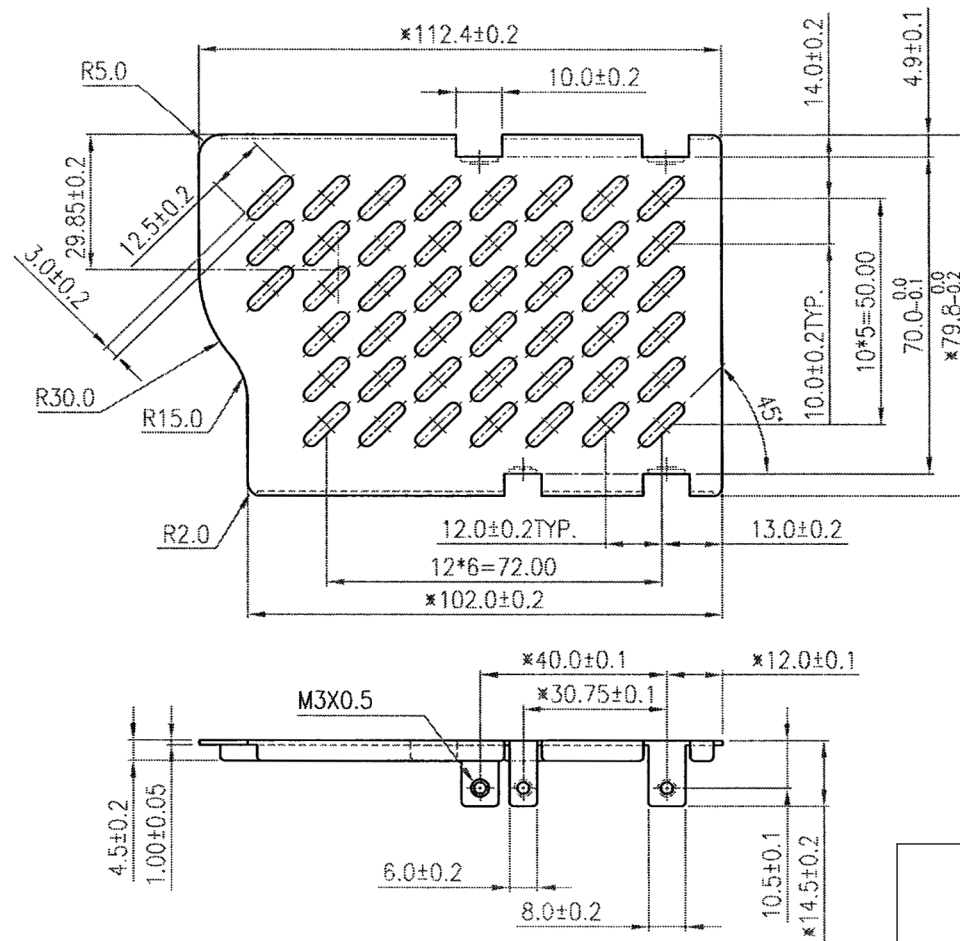

REV.	DESCRIPTION
A	NEW DRAWING

20050 SW 112th Ave.
Tualatin, OR 97062
Phone: 503-612-2332
866-372-1258
Fax: 503-612-2382
Website: www.v-infinity.com