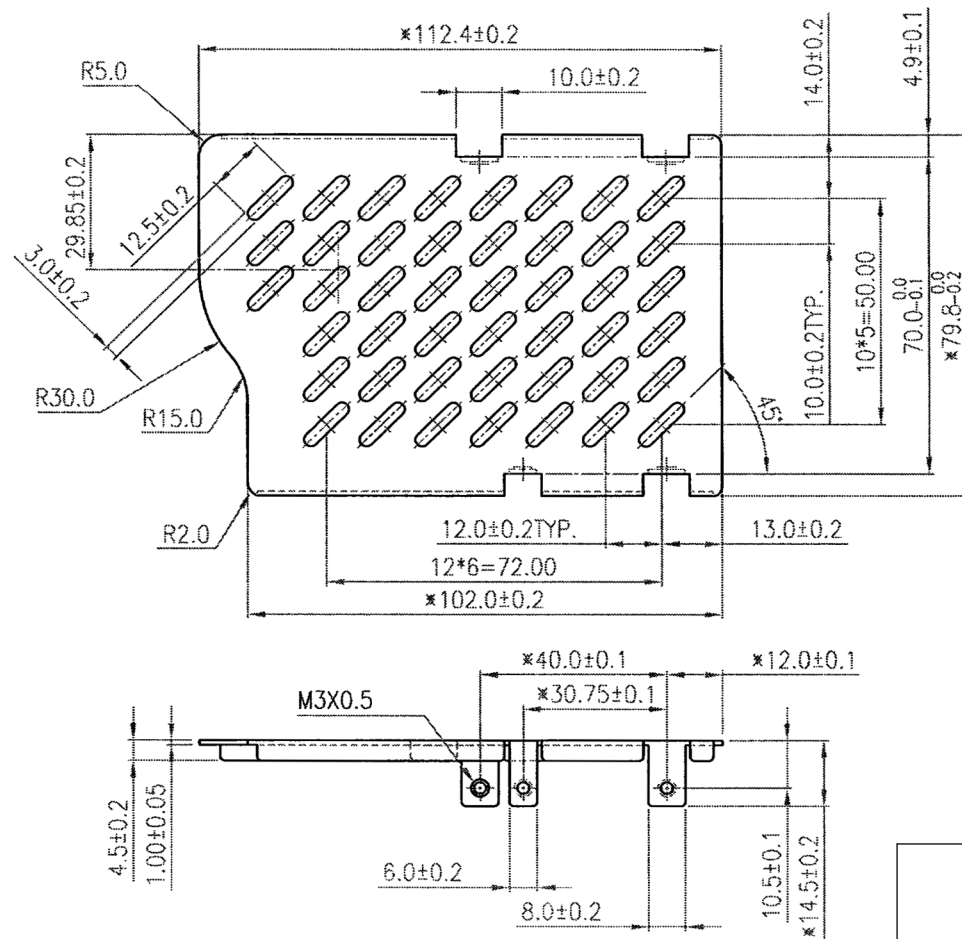

REV.	DESCRIPTION
A	NEW DRAWING

20050 SW 112th Ave.
Tualatin, OR 97062
Phone: 503-612-2332
866-372-1258
Fax: 503-612-2382
Website: www.v-infinity.com