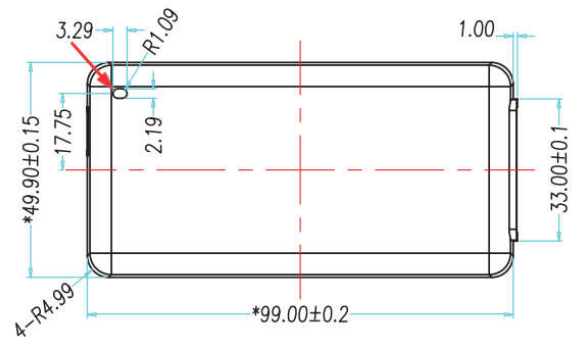

SDI36-24-U2-P5	SDI36-12-U2-P6R	SDI36-9-UD2-P6	SDI36-12-UD-P6R
SDI36-48-U2-P5	SDI36-15-U2-P6R	SDI36-12-UD2-P6	SDI36-15-UD-P6R
SDI36-5-U2-P5R	SDI36-24-U2-P6R	SDI36-15-UD2-P6	SDI36-24-UD-P6R
SDI36-9-U2-P5R	SDI36-48-U2-P6R	SDI36-24-UD2-P6	SDI36-48-UD-P6R
SDI36-12-U2-P5R	SDI36-5-UD2-P5	SDI36-48-UD2-P6	SDI36-5-UC-P5
SDI36-15-U2-P5R	SDI36-9-UD2-P5	SDI36-5-UD2-P6R	SDI36-9-UC-P5
SDI36-24-U2-P5R	SDI36-12-UD2-P5	SDI36-9-UD2-P6R	SDI36-12-UC-P5
SDI36-48-U2-P5R	SDI36-15-UD2-P5	SDI36-12-UD2-P6R	SDI36-15-UC-P5
SDI36-5-U2-P6	SDI36-24-UD2-P5	SDI36-15-UD2-P6R	SDI36-24-UC-P5
SDI36-9-U2-P6	SDI36-48-UD2-P5	SDI36-24-UD2-P6R	SDI36-48-UC-P5
SDI36-12-U2-P6	SDI36-5-UD2-P5R	SDI36-48-UD2-P6R	SDI36-5-UC-P5R
SDI36-15-U2-P6	SDI36-9-UD2-P5R	SDI36-15-UD-P6	SDI36-9-UC-P5R
SDI36-24-U2-P6	SDI36-12-UD2-P5R	SDI36-24-UD-P6	SDI36-12-UC-P5R
SDI36-48-U2-P6	SDI36-15-UD2-P5R	SDI36-48-UD-P6	SDI36-15-UC-P5R
SDI36-5-U2-P6R	SDI36-48-UD2-P5R	SDI36-5-UD-P6R	SDI36-24-UC-P5R

Reason(s) for Change: LED lens case tool update.

Description of Change: Size of LED lens shortened for concentrated light signal.

Current

New

Affected Date Code: 2120

Product Availability: Currently available