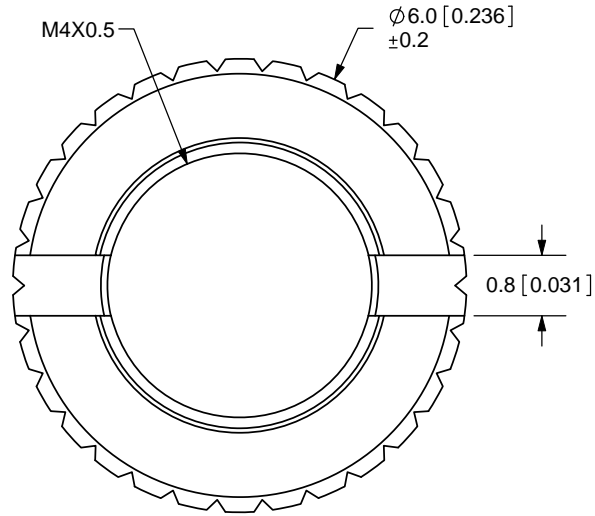

REV.	DESCRIPTION	DATE
A	NEW DRAWING	11/11/2009

TOLERANCE:
 $\pm 0.1\text{mm}$ UNLESS OTHERWISE
SPECIFIED

CUI INC

20050 SW 112th Ave.
Tualatin, OR 97062
Phone: 503-612-2300
800-275-4899
Fax: 503-612-2383
Website: www.cui.com

TITLE: M4X0.5 NUT		REV: A
PART NO. 2.5mm-nut-e		UNITS: MM [INCHES]
DRAWN BY: ZRJ	APPROVED BY:	SCALE: 10:1

PC FILE NAME:
2.5mm-nut-e

COPYRIGHT 2009
BY CUI INC.

	MATERIAL	PLATING	COLOR
NUT	Brass	Nickel	Silver