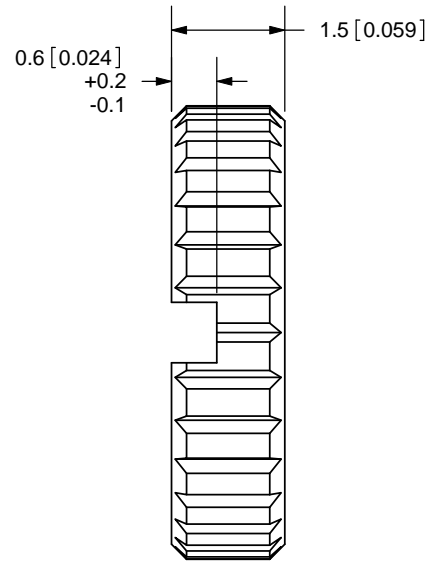

REV.	DESCRIPTION	DATE
A	NEW DRAWING	11/11/2009

TOLERANCE:
 $\pm 0.1\text{mm}$ UNLESS OTHERWISE
SPECIFIED

CUI INC

20050 SW 112th Ave.
Tualatin, OR 97062
Phone: 503-612-2300
800-275-4899
Fax: 503-612-2383
Website: www.cui.com

TITLE: M4X0.5 NUT		REV: A
PART NO. 2.5mm-nut-e		UNITS: MM [INCHES]
DRAWN BY: ZRJ	APPROVED BY:	SCALE: 10:1

PC FILE NAME:
2.5mm-nut-e

COPYRIGHT 2009
BY CUI INC.

	MATERIAL	PLATING	COLOR
NUT	Brass	Nickel	Silver