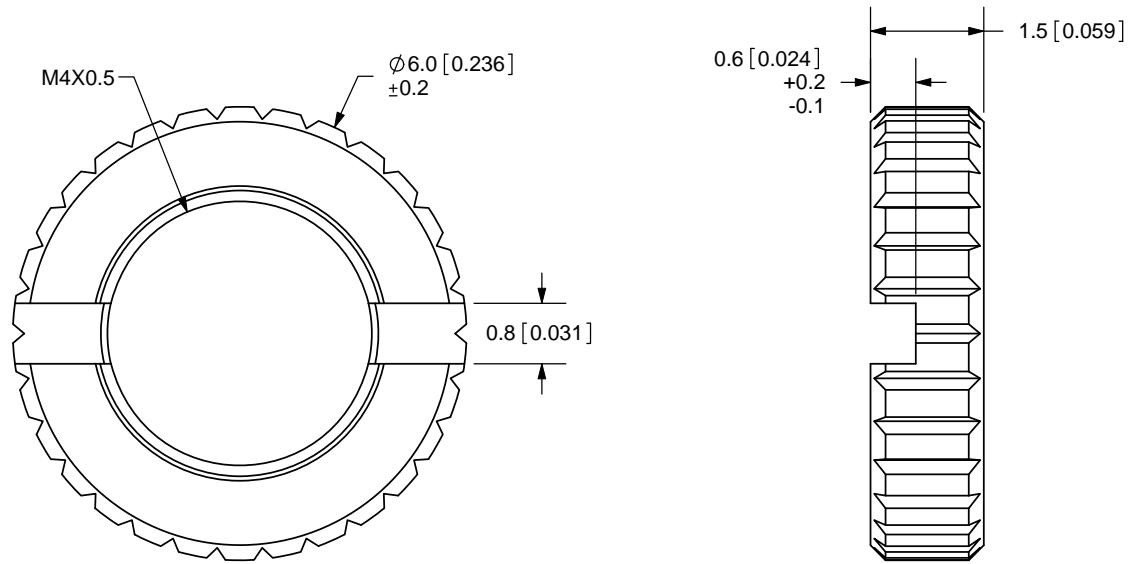

REV.	DESCRIPTION	DATE
A	NEW DRAWING	11/11/2009

TOLERANCE:
 ± 0.1 mm UNLESS OTHERWISE
SPECIFIED

CUI INC

20050 SW 112th Ave.
Tualatin, OR 97062
Phone: 503-612-2300
800-275-4899
Fax: 503-612-2383
Website: www.cui.com

TITLE: M4X0.5 NUT		REV: A
PART NO. 2.5mm-nut-e		UNITS: MM [INCHES]
DRAWN BY: ZRJ	APPROVED BY:	SCALE: 10:1

PC FILE NAME:
2.5mm-nut-e

COPYRIGHT 2009
BY CUI INC.

	MATERIAL	PLATING	COLOR
NUT	Brass	Nickel	Silver