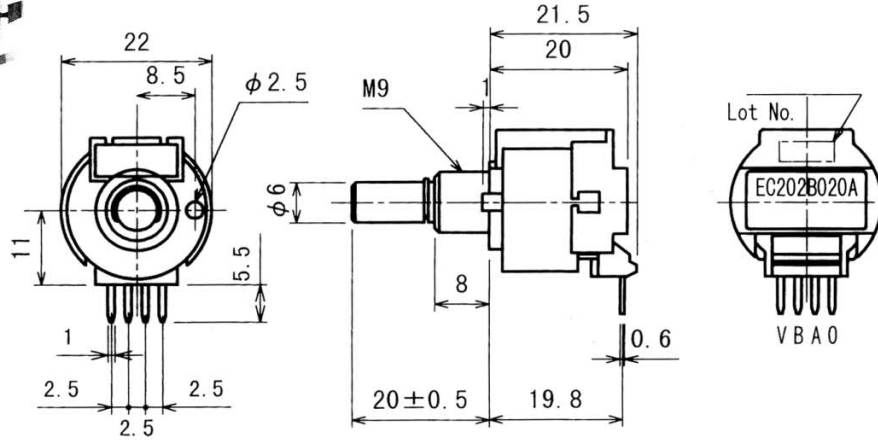

9615 SW Allen, Suite 103  
 Beaverton, OR 97005  
 Phone: (503) 643-4899  
 800-275-4899  
 Fax: (503) 372-1266  
 Website: [www.cui.com](http://www.cui.com)

Output wave

Detent position

● Specifications

Supply Voltage	DC5V $\pm$ 5%	Resolution	20P/R
Supply Current	30mA Max.	Frequency Response	100Hz
Output	Incremental	Rotational Life	2,000,000
Phase Difference	90 $\pm$ 45°	Operational Torque	40 $\pm$ 20gcm
Output Wave	Rectangle Wave	Click	With Click
Operating Temperature Range	0 ~ +60°C	Weight (Approx.)	28g
Storage Temperature Range	-20 ~ +80°C		

PART NO. EC202B020A UNITS: mm

TOLERANCE:  $\pm 0.5$  PAGE NO: 1 of 1