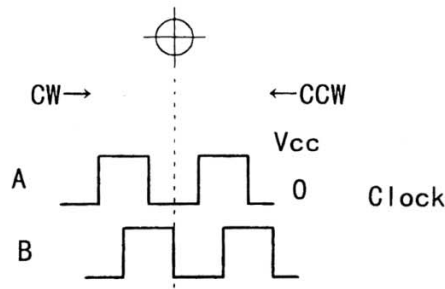

9615 SW Allen, Suite 103  
 Beaverton, OR 97005  
 Phone: (503) 643-4899  
 800-275-4899  
 Fax: (503) 372-1266  
 Website: [www.cui.com](http://www.cui.com)

Output wave

Detent position

● Specifications

Supply Voltage	DC5V $\pm$ 5%	Resolution	20P/R
Supply Current	30mA Max.	Frequency Response	100Hz
Output	Incremental	Rotational Life	2,000,000
Phase Difference	90 $\pm$ 45°	Operational Torque	40 $\pm$ 20gcm
Output Wave	Rectangle Wave	Click	With Click
Operating Temperature Range	0 ~ +60°C	Weight (Approx.)	28g
Storage Temperature Range	-20 ~ +80°C		

PART NO.	EC202B020A	UNITS:	mm
TOLERANCE:	$\pm 0.5$	PAGE NO:	1 of 1