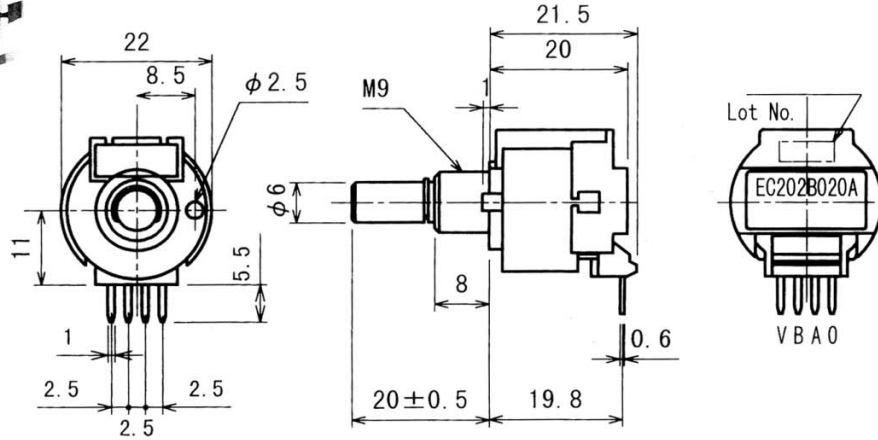

9615 SW Allen, Suite 103  
 Beaverton, OR 97005  
 Phone: (503) 643-4899  
 800-275-4899  
 Fax: (503) 372-1266  
 Website: [www.cui.com](http://www.cui.com)

Output wave

Detent position

● Specifications

Supply Voltage	DC5V $\pm$ 5%	Resolution	20P/R
Supply Current	30mA Max.	Frequency Response	100Hz
Output	Incremental	Rotational Life	2,000,000
Phase Difference	90 $\pm$ 45°	Operational Torque	40 $\pm$ 20gcm
Output Wave	Rectangle Wave	Click	With Click
Operating Temperature Range	0 ~ +60°C	Weight (Approx.)	28g
Storage Temperature Range	-20 ~ +80°C		

PART NO.	EC202B020A	UNITS:	mm
TOLERANCE:	$\pm 0.5$	PAGE NO:	1 of 1