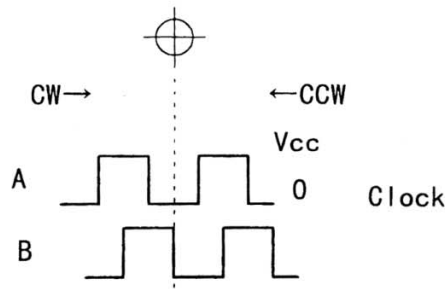

9615 SW Allen, Suite 103  
 Beaverton, OR 97005  
 Phone: (503) 643-4899  
 800-275-4899  
 Fax: (503) 372-1266  
 Website: [www.cui.com](http://www.cui.com)

Output wave

Detent position

● Specifications

Supply Voltage	DC5V $\pm$ 5%	Resolution	20P/R
Supply Current	30mA Max.	Frequency Response	100Hz
Output	Incremental	Rotational Life	2,000,000
Phase Difference	90 $\pm$ 45°	Operational Torque	40 $\pm$ 20gcm
Output Wave	Rectangle Wave	Click	With Click
Operating Temperature Range	0 ~ +60°C	Weight (Approx.)	28g
Storage Temperature Range	-20 ~ +80°C		

PART NO. EC202B020A UNITS: mm

TOLERANCE:  $\pm 0.5$  PAGE NO: 1 of 1