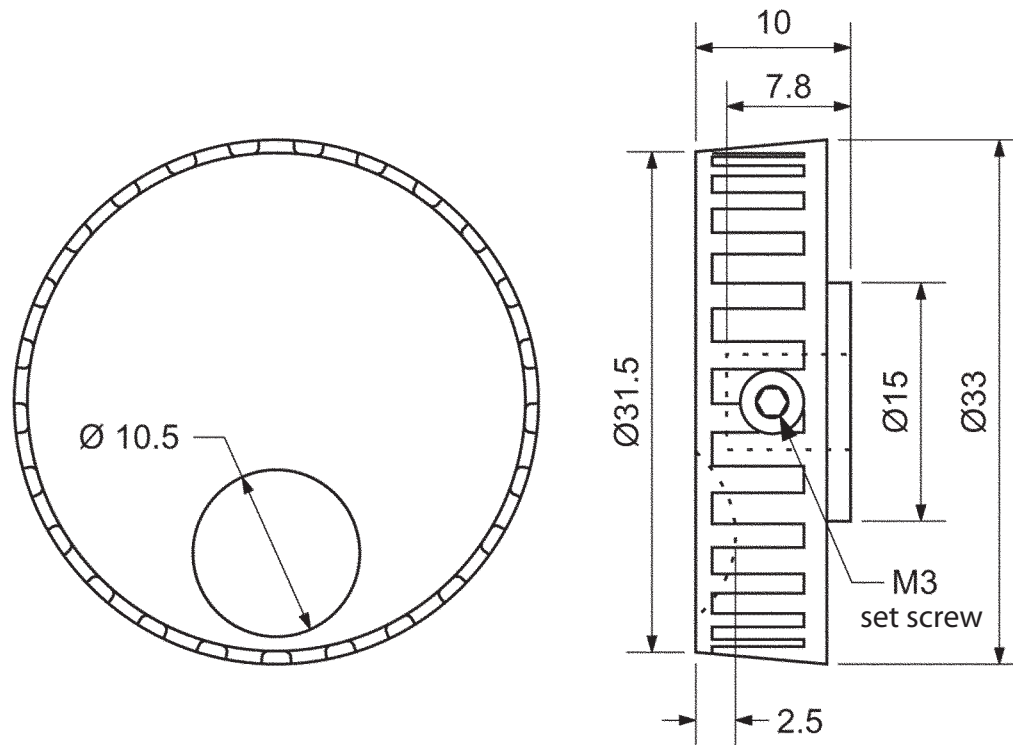

REV.	DESCRIPTION	DATE
A	NEW DRAWING	4/28/2008

All knobs fit $\text{Ø} 6\text{mm}$ shafts
 Material: ABS Plastic

20050 SW 112th Ave.
 Tualatin, OR 97062
 Phone: 503-612-2300
 800-275-4899
 Fax: 503-612-2383
 Website: www.cui.com

TITLE: encoder knob		REV: A
PART NO. K3310 Series	UNITS: MM	
DRAWN BY: JRH	APPROVED BY:	SCALE:

Model Number	Color Options
K3310	taupe
K3310-BLACK	black
K3310-AG	light gray