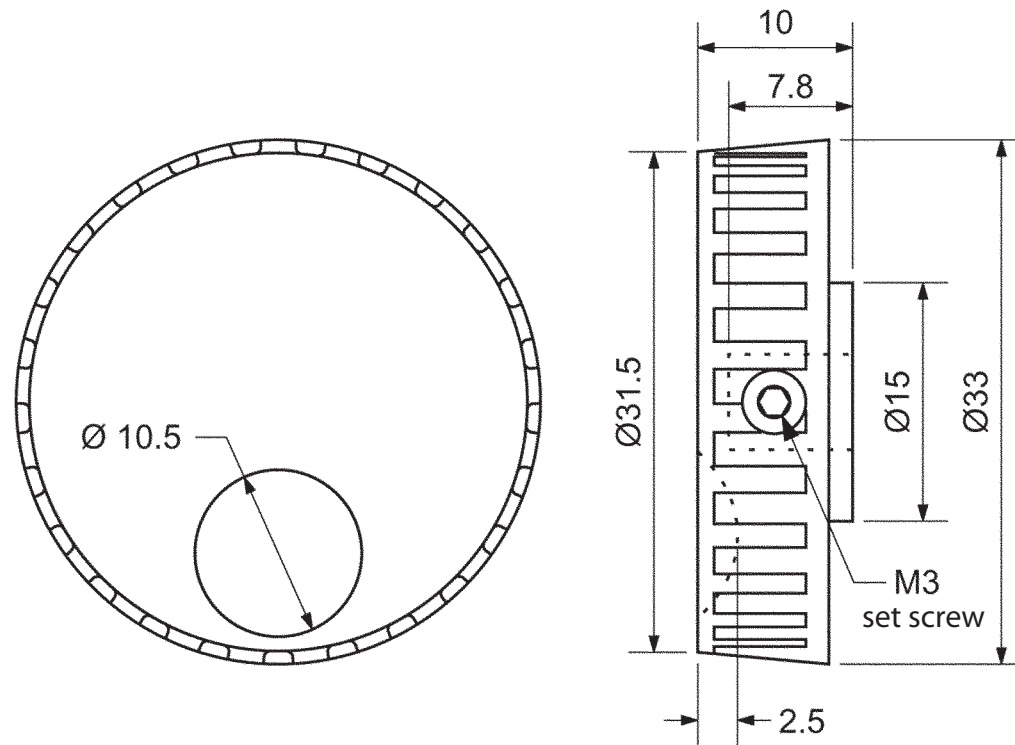

REV.	DESCRIPTION	DATE
A	NEW DRAWING	4/28/2008

All knobs fit  $\text{Ø}6\text{mm}$  shafts  
 Material: ABS Plastic

20050 SW 112th Ave.  
 Tualatin, OR 97062  
 Phone: 503-612-2300  
 800-275-4899  
 Fax: 503-612-2383  
 Website: www.cui.com

TITLE: encoder knob		REV: A
PART NO. K3310 Series	UNITS: MM	
DRAWN BY: JRH	APPROVED BY:	SCALE:

Model Number	Color Options
K3310	taupe
K3310-BLACK	black
K3310-AG	light gray