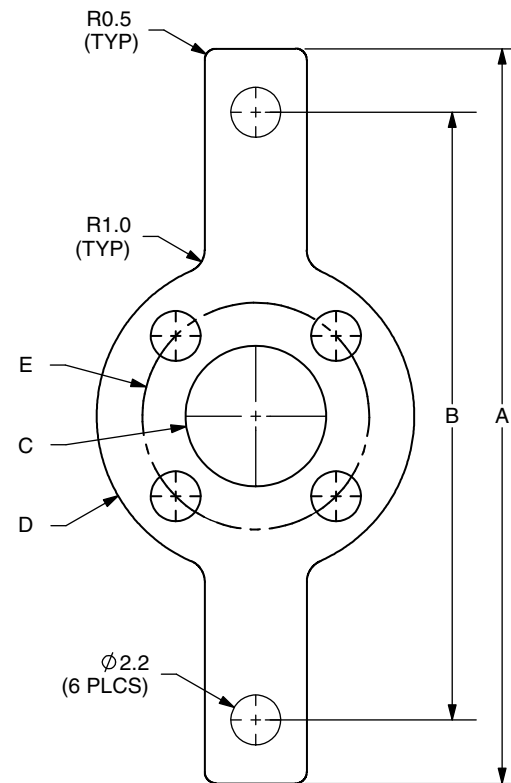

REV.	DESCRIPTION
A	NEW DRAWING

SCALE 1:1

	M910
A	32.4
B	26.8
C	6.2
D	14
E	10

20050 SW 112th Ave.
Tualatin, OR 97062
Phone: 503-612-2300
800-275-4899
Fax: 503-612-2383
Website: www.cui.com