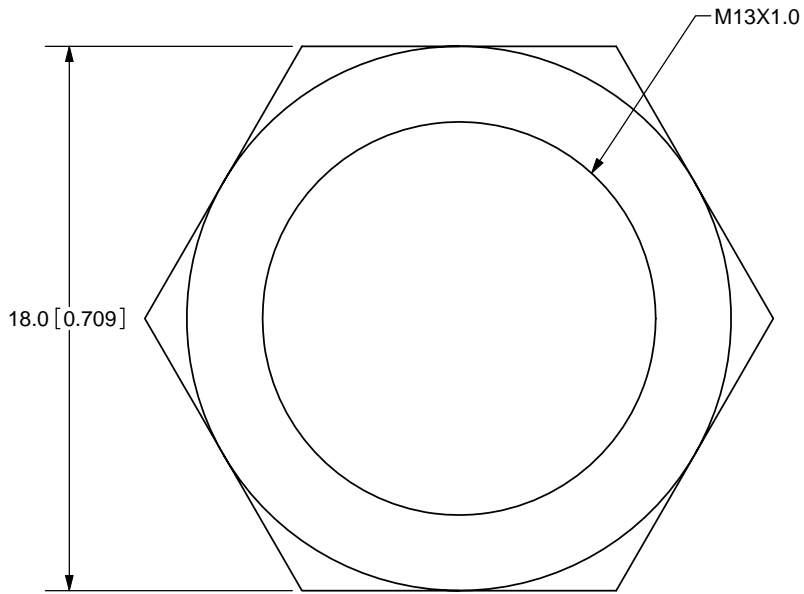

REV.	DESCRIPTION	DATE
A	NEW DRAWING	11/11/2009

TOLERANCE:
±0.1mm UNLESS OTHERWISE
SPECIFIED

CUI INC

20050 SW 112th Ave.
Tualatin, OR 97062
Phone: 503-612-2300
800-275-4899
Fax: 503-612-2383
Website: www.cui.com

TITLE: M13X1.0 NUT		REV: A
PART NO. PJ-011X-nut		UNITS: MM [INCHES]
DRAWN BY: ZRJ	APPROVED BY:	SCALE: 4:1

PC FILE NAME:
PJ-011X-nut

COPYRIGHT 2009
BY CUI INC.

	MATERIAL	PLATING	COLOR
NUT	Brass	Nickel	Silver