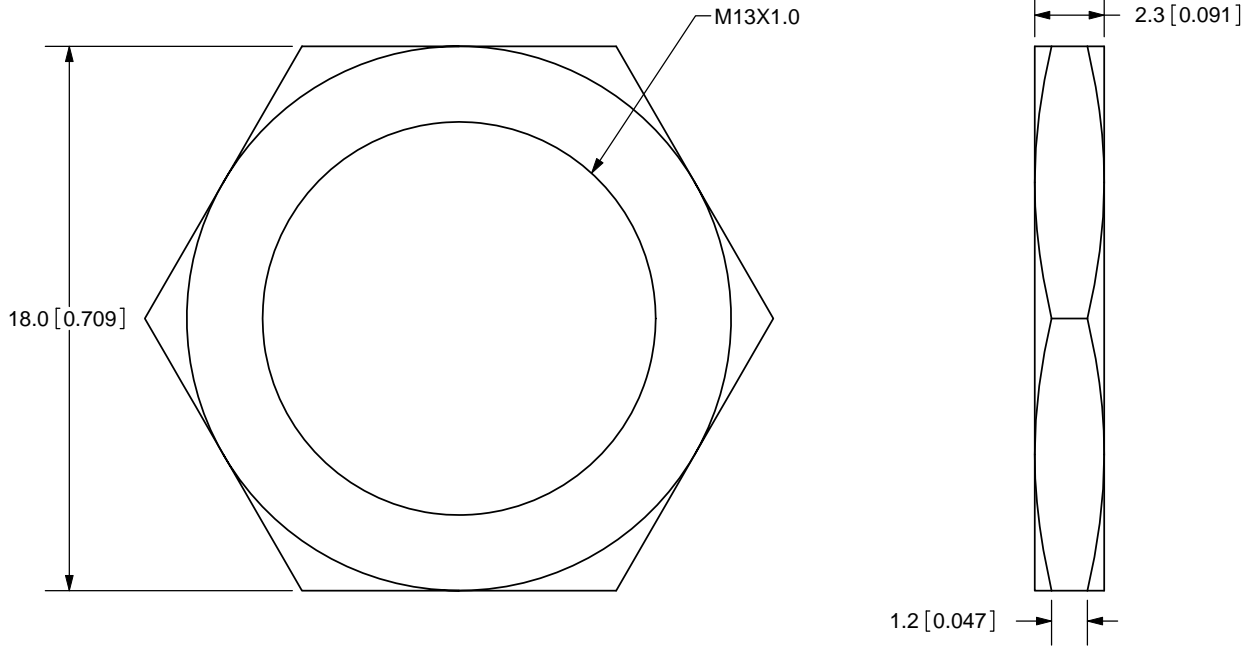

REV.	DESCRIPTION	DATE
A	NEW DRAWING	11/11/2009

TOLERANCE:
±0.1mm UNLESS OTHERWISE
SPECIFIED

CUI INC

20050 SW 112th Ave.
Tualatin, OR 97062
Phone: 503-612-2300
800-275-4899
Fax: 503-612-2383
Website: www.cui.com

TITLE: M13X1.0 NUT		REV: A
PART NO. PJ-011X-nut		UNITS: MM [INCHES]
DRAWN BY: ZRJ	APPROVED BY:	SCALE: 4:1

PC FILE NAME:
PJ-011X-nut

COPYRIGHT 2009
BY CUI INC.

	MATERIAL	PLATING	COLOR
NUT	Brass	Nickel	Silver