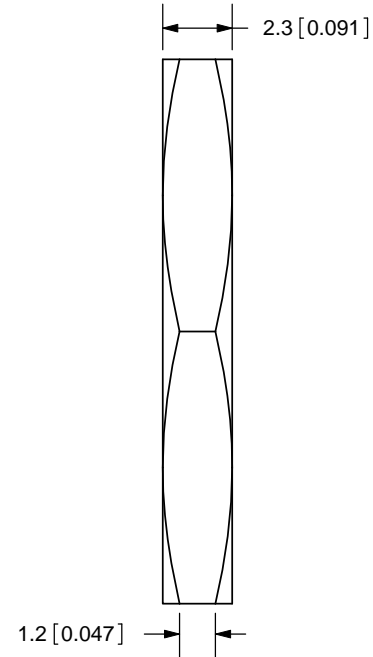

REV.	DESCRIPTION	DATE
A	NEW DRAWING	11/11/2009

TOLERANCE:
±0.1mm UNLESS OTHERWISE
SPECIFIED

CUI INC

20050 SW 112th Ave.
Tualatin, OR 97062
Phone: 503-612-2300
800-275-4899
Fax: 503-612-2383
Website: www.cui.com

TITLE: M13X1.0 NUT		REV: A
PART NO. PJ-011X-nut		UNITS: MM [INCHES]
DRAWN BY: ZRJ	APPROVED BY:	SCALE: 4:1

PC FILE NAME:
PJ-011X-nut

COPYRIGHT 2009
BY CUI INC.

	MATERIAL	PLATING	COLOR
NUT	Brass	Nickel	Silver