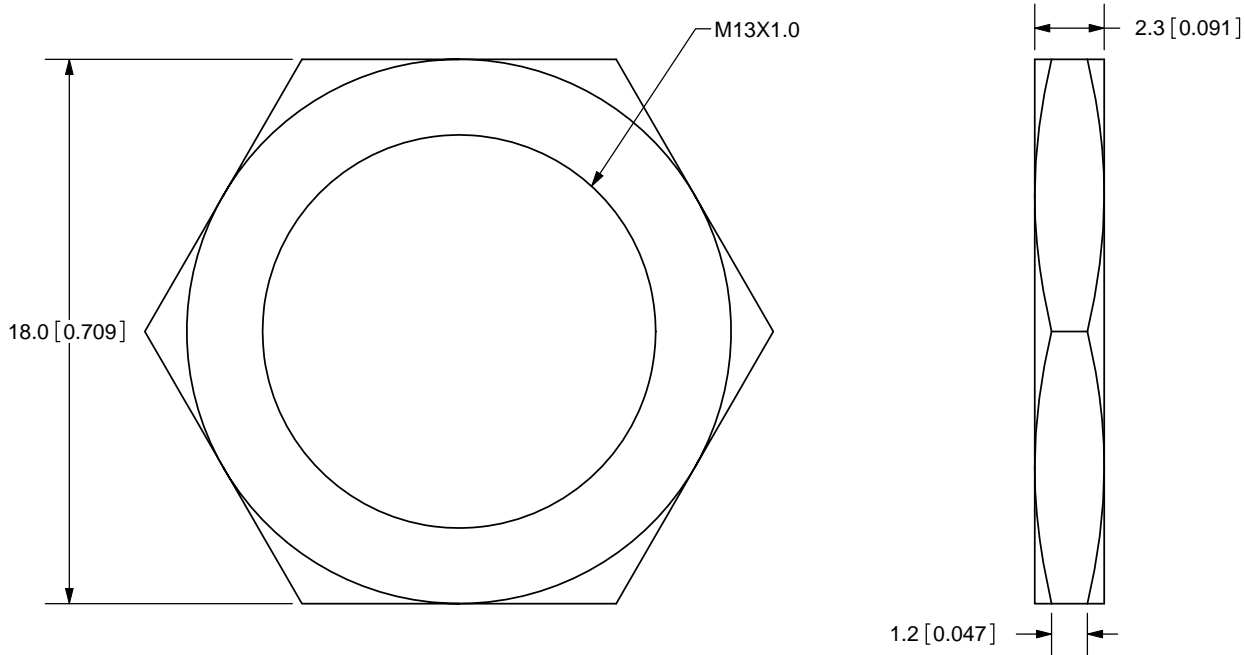

REV.	DESCRIPTION	DATE
A	NEW DRAWING	11/11/2009

TOLERANCE:
±0.1mm UNLESS OTHERWISE
SPECIFIED

CUI INC

20050 SW 112th Ave.
Tualatin, OR 97062
Phone: 503-612-2300
800-275-4899
Fax: 503-612-2383
Website: www.cui.com

TITLE: M13X1.0 NUT		REV: A
PART NO. PJ-011X-nut		UNITS: MM [INCHES]
DRAWN BY: ZRJ	APPROVED BY:	SCALE: 4:1

PC FILE NAME:
PJ-011X-nut

COPYRIGHT 2009
BY CUI INC.

	MATERIAL	PLATING	COLOR
NUT	Brass	Nickel	Silver