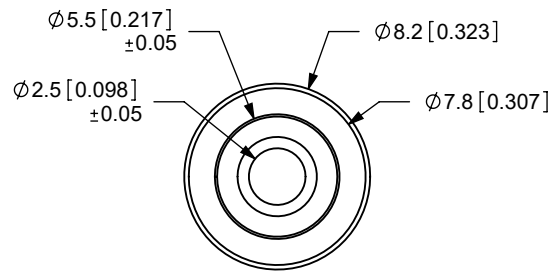

REV.	DESCRIPTION	DATE
A	NEW DRAWING	3/10/2006
B	Added tolerances	8/17/2006
C	Updated operating temperature	8/7/2017

SCALE 1:1

**SPECIFICATIONS:**  
 RATING: 24V DC @ 5A  
 OPERATING TEMP: -25~70°C

	MATERIAL	PLATING
BARREL	Brass	Nickel
INSULATOR	POM	Black Color
HOUSING	ABS	

TOLERANCE:  
 ±0.2mm UNLESS OTHERWISE  
 SPECIFIED

**CUI INC**

20050 SW 112th Ave.  
 Tualatin, OR 97062  
 Phone: 503-612-2300  
 800-275-4899  
 Fax: 503-612-2383  
 Website: www.cui.com

TITLE: DC PLUG		REV: C
PART NO. PP3-002B	UNITS: MM [INCHES]	
DRAWN BY: RDS	APPROVED BY:	SCALE: 3:1