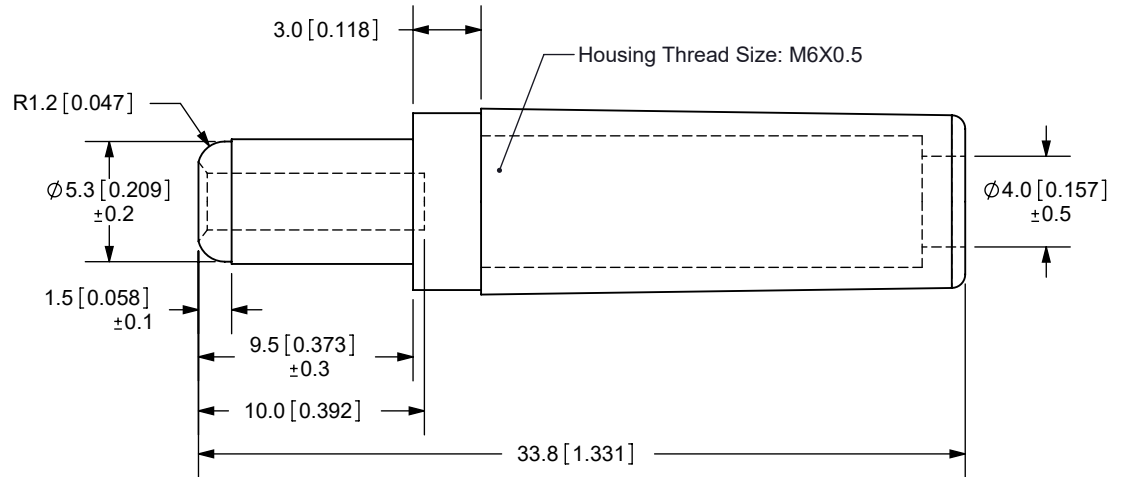

REV.	DESCRIPTION	DATE
A	NEW DRAWING	3/10/2006
B	Added tolerances	8/17/2006
C	Updated operating temperature	8/7/2017

SCALE 1:1

**SPECIFICATIONS:**  
 RATING: 24V DC @ 5A  
 OPERATING TEMP: -25~70°C

	MATERIAL	PLATING
BARREL	Brass	Nickel
INSULATOR	POM	Black Color
HOUSING	ABS	

TOLERANCE:  
 ±0.2mm UNLESS OTHERWISE  
 SPECIFIED

**CUI INC**

20050 SW 112th Ave.  
 Tualatin, OR 97062  
 Phone: 503-612-2300  
 800-275-4899  
 Fax: 503-612-2383  
 Website: www.cui.com

TITLE: DC PLUG		REV: C
PART NO. PP3-002B	UNITS: MM [INCHES]	
DRAWN BY: RDS	APPROVED BY:	SCALE: 3:1