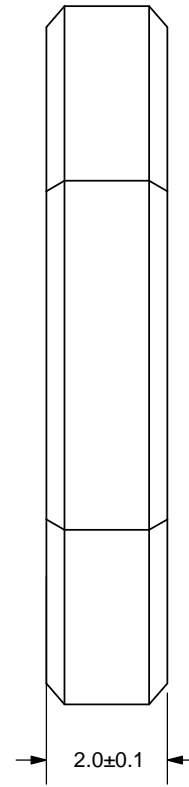

REV.	DESCRIPTION	DATE
A	INITIAL RELEASE	10/15/2014

TOLERANCE:
±0.2mm
UNLESS OTHERWISE
SPECIFIED

CUI INC

20050 SW 112th Ave.
Tualatin, OR 97062
Phone: 503-612-2300
800-275-4899
Fax: 503-612-2383
Website: www.cui.com

TITLE: M7X0.75 NUT		REV: A
PART NO. SJ1-43502PM-NUT	UNITS: MM	
MATERIAL: Brass	PLATING: Nickel	DRAWN BY: RDS
APPROVED BY:		SCALE: 8:1

PC FILE NAME:
SJ1-43502PM-NUT

COPYRIGHT 2014 BY CUI INC.