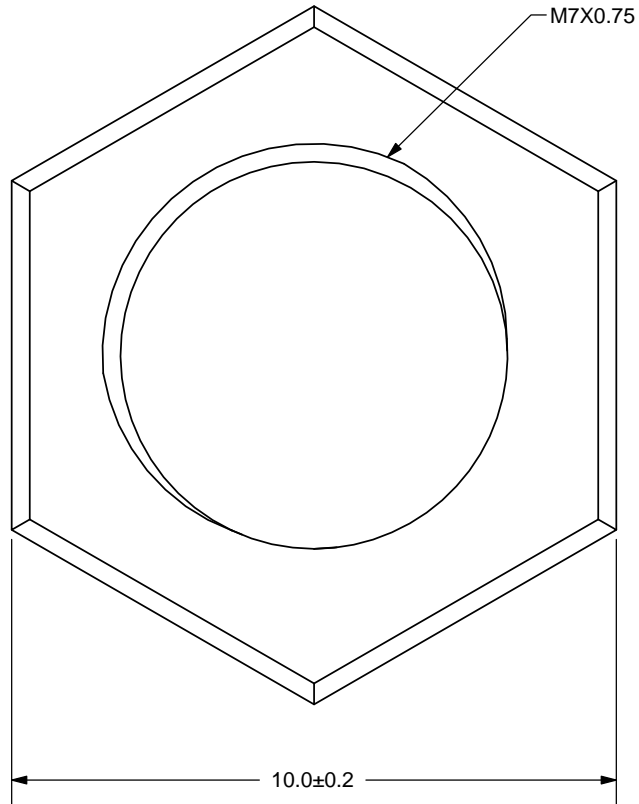

REV.	DESCRIPTION	DATE
A	INITIAL RELEASE	10/15/2014

TOLERANCE:
±0.2mm
UNLESS OTHERWISE
SPECIFIED

CUI INC

20050 SW 112th Ave.
Tualatin, OR 97062
Phone: 503-612-2300
800-275-4899
Fax: 503-612-2383
Website: www.cui.com

TITLE: M7X0.75 NUT		REV: A
PART NO. SJ1-43502PM-NUT	UNITS: MM	
MATERIAL: Brass	PLATING: Nickel	DRAWN BY: RDS
APPROVED BY:		SCALE: 8:1

PC FILE NAME:
SJ1-43502PM-NUT

COPYRIGHT 2014 BY CUI INC.