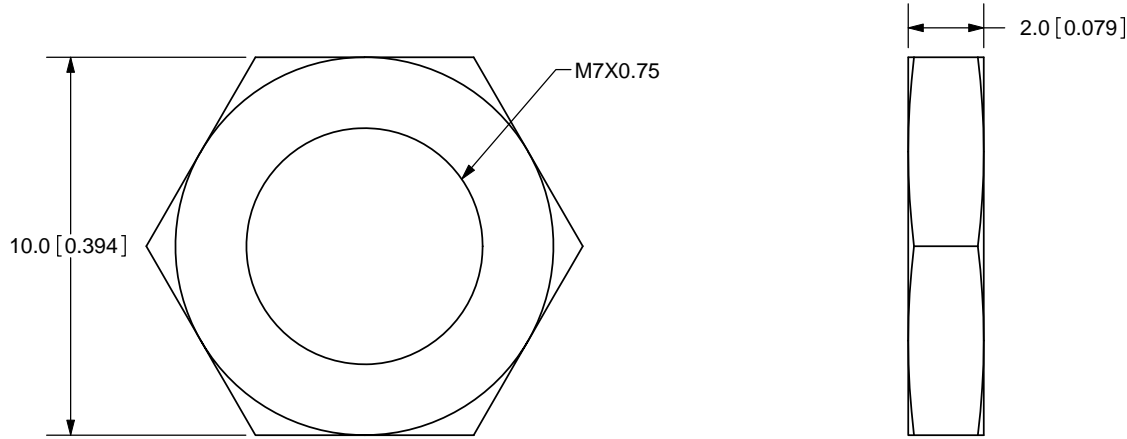

REV.	DESCRIPTION	DATE
A	NEW DRAWING	11/11/2009

TOLERANCE:
±0.1mm UNLESS OTHERWISE
SPECIFIED

CUI INC

20050 SW 112th Ave.
Tualatin, OR 97062
Phone: 503-612-2300
800-275-4899
Fax: 503-612-2383
Website: www.cui.com

TITLE: M7X0.75 NUT		REV: A
PART NO. SJ5-43502PM-nut		UNITS: MM [INCHES]
DRAWN BY: ZRJ	APPROVED BY:	SCALE: 5:1

PC FILE NAME:
SJ5-43502PM-nut

COPYRIGHT 2009
BY CUI INC.

	MATERIAL	PLATING	COLOR
BODY	Steel	Nickel	Silver