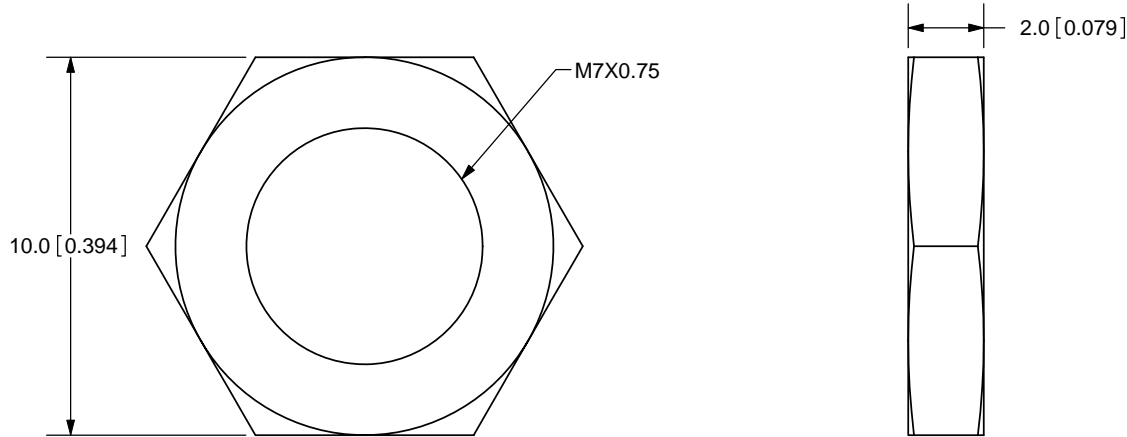

REV.	DESCRIPTION	DATE
A	NEW DRAWING	11/11/2009

TOLERANCE:
±0.1mm UNLESS OTHERWISE
SPECIFIED

CUI INC

20050 SW 112th Ave.
Tualatin, OR 97062
Phone: 503-612-2300
800-275-4899
Fax: 503-612-2383
Website: www.cui.com

TITLE: M7X0.75 NUT		REV: A
PART NO. SJ5-43502PM-nut	UNITS: MM [INCHES]	
DRAWN BY: ZRJ	APPROVED BY:	SCALE: 5:1

PC FILE NAME:
SJ5-43502PM-nut

COPYRIGHT 2009
BY CUI INC.

	MATERIAL	PLATING	COLOR
BODY	Steel	Nickel	Silver