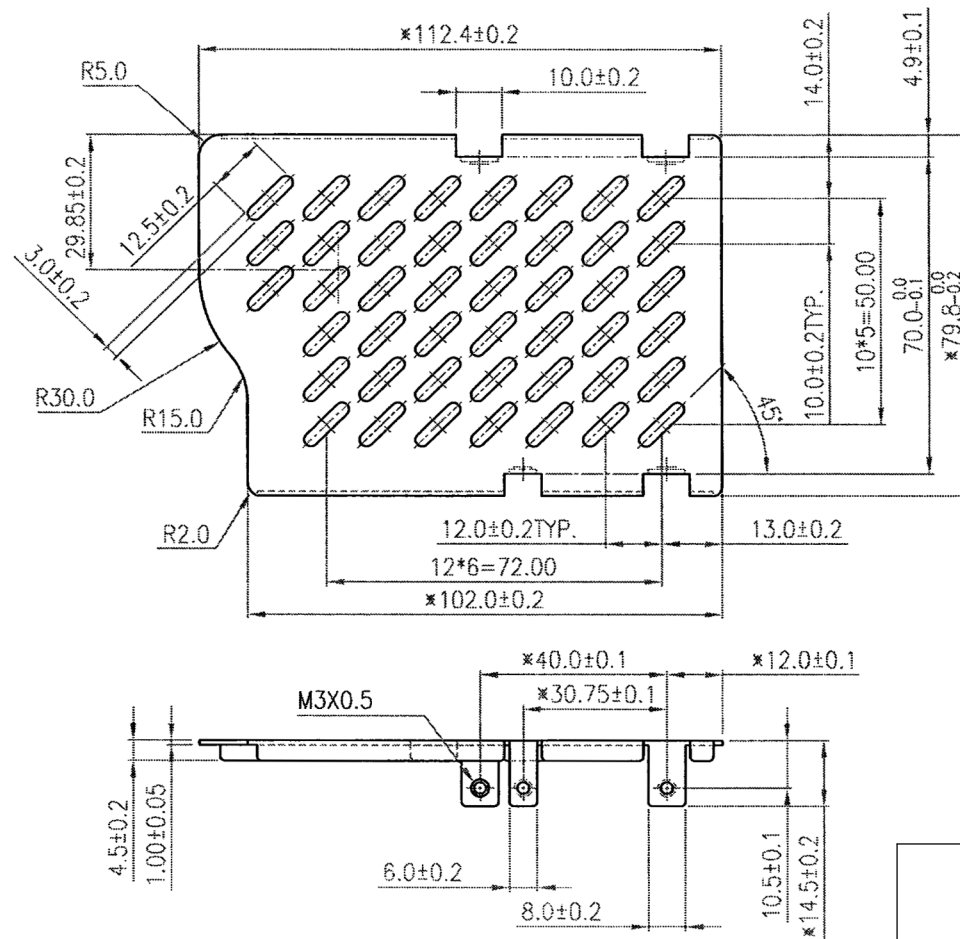

REV.	DESCRIPTION
A	NEW DRAWING

20050 SW 112th Ave.
Tualatin, OR 97062
Phone: 503-612-2332
866-372-1258
Fax: 503-612-2382
Website: www.v-infinity.com