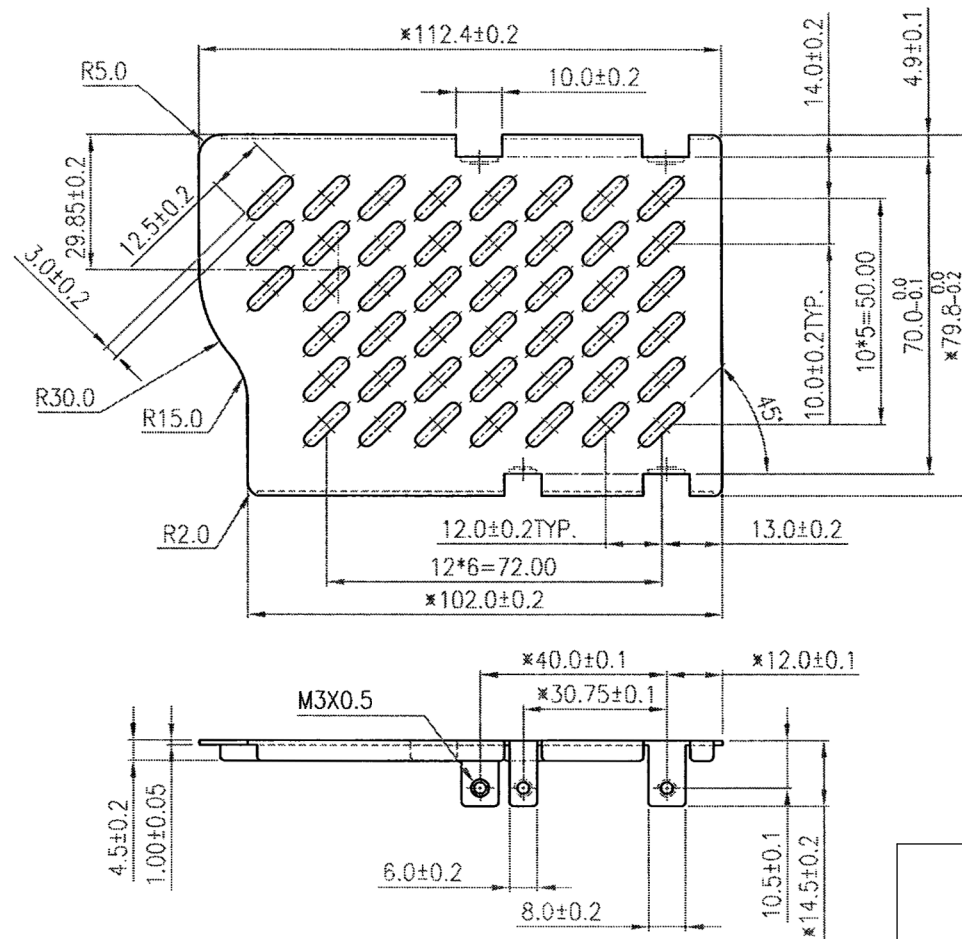

REV.	DESCRIPTION
A	NEW DRAWING

20050 SW 112th Ave.  
Tualatin, OR 97062  
Phone: 503-612-2332  
866-372-1258  
Fax: 503-612-2382  
Website: www.v-infinity.com