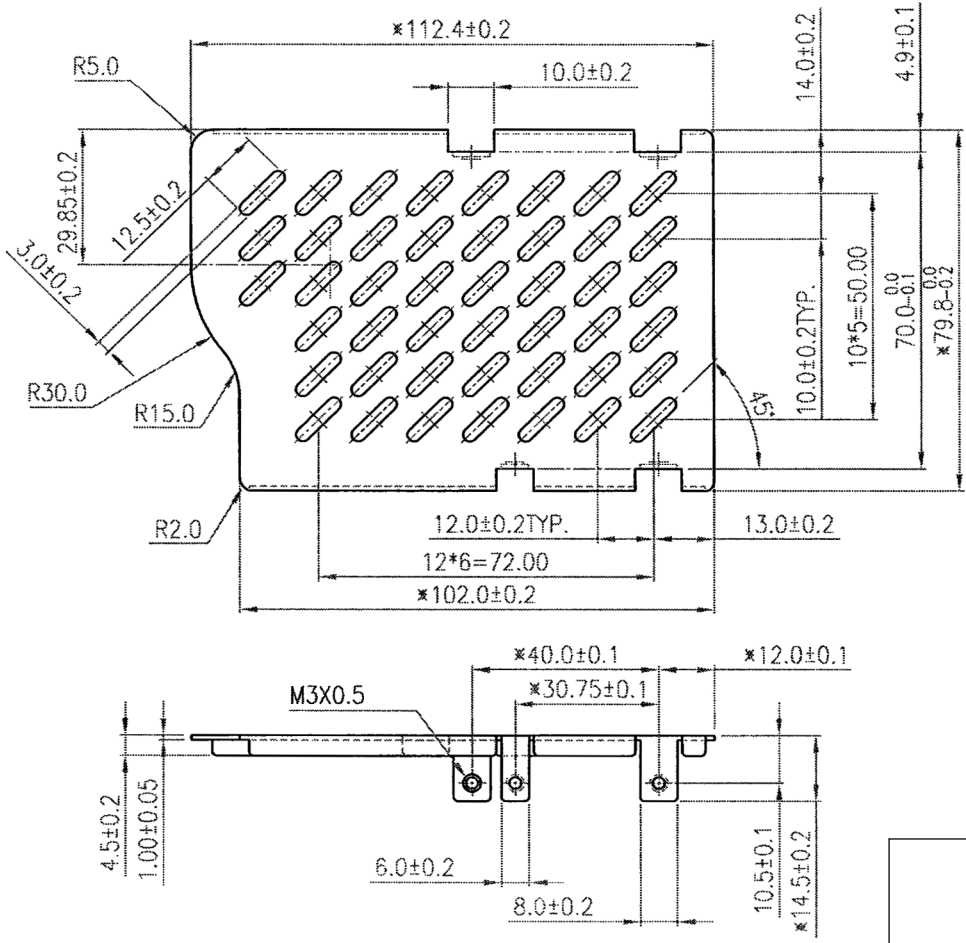

REV.	DESCRIPTION	DATE
A	NEW DRAWING	11/21/2007

Additional Resources: [Product Page](#)

20050 SW 112th Ave.  
Tualatin, OR 97062  
Phone: 503-612-2332  
866-372-1258  
Fax: 503-612-2382  
Website: www.v-infinity.com

TITLE: VSUU top cover kit		REV: A
PART NO. VSUU-TCK	UNITS: MM	
DRAWN BY: JRH	APPROVED BY:	SCALE: