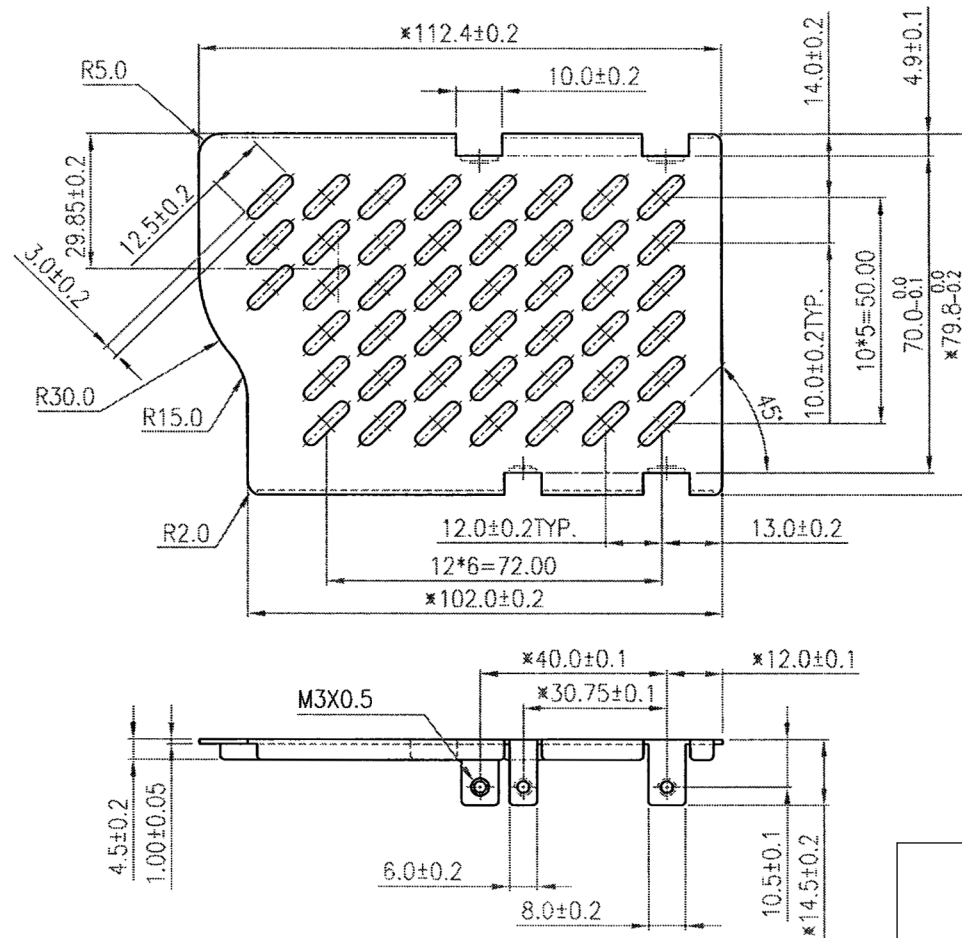

REV.	DESCRIPTION
A	NEW DRAWING

20050 SW 112th Ave.  
Tualatin, OR 97062  
Phone: 503-612-2332  
866-372-1258  
Fax: 503-612-2382  
Website: www.v-infinity.com